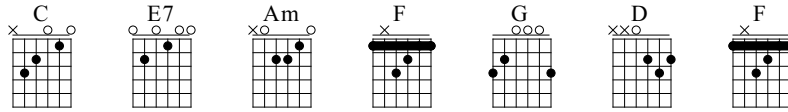

Yesterday

Words by John Lennon and Paul McCartney

Standard tuning

♩ = 140

Lead

Musical notation for the lead part, including a treble clef, 4/4 time signature, and a TAB staff.

C

Musical notation for the first system, including a treble clef, 4/4 time signature, lyrics, and a TAB staff.

mf
a m a p p p p i m
p

let ring

E7 Am

Musical notation for the second system, including a treble clef, 4/4 time signature, lyrics, and a TAB staff.

p *p* a a a a m a m a m
i i p a i a i a

let ring

10

F G