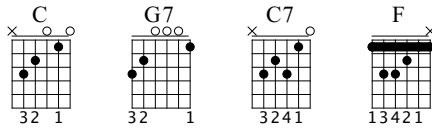

Wildwood Flower

Advanced

Standard tuning

♩ = 180

S-Gt

mf

0-1 3-1-0-5-3-0-8-5 0-12-8-0-5-3 4-0 3-5-3 4-0 1-3-0

0 1 2 0 1 2 0 1 2 0 1 2 3 0 1 3 1 0 3 1 4 1

1 2 0 1 2 0 1 2 3 0 1 3 1 0 3 1 0 3 1 4 1

0-12-8-0-5-3 4-0 3-5-3 4-0 1-3-0 1-2-0 1-2-0 1-2

0 1 3 5 3 5 5 3 4 0 1 3 0 5 3 4 0

3 0 5 3 4 0