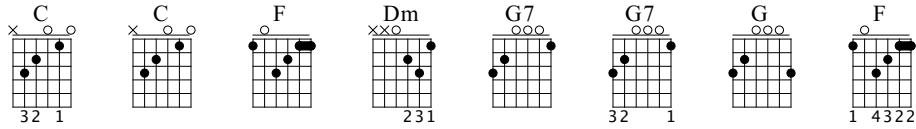

Whiskey Before Breakfast

Intermediate Version

Music by Arranged by Ultimate Guitar OnLine

Standard tuning

160 ♩ = 160

S-Gt

Capo. fret 2

Measures 1-3: Treble clef, 4/4 time. Measure 1: C chord, quarter note G4, quarter note A4. Measure 2: C chord, quarter note G4, quarter note A4, quarter note B4, quarter note C5. Measure 3: C chord, quarter note G4, quarter note A4, quarter note B4, quarter note C5. Fingering: 1, 2, 3, 2, 3, 2, 3, 2. Dynamics: *f*. Chords: C, C, C. TAB: 0 2 | 3 0 2 3 | 0 2 0 3 0 2. Strumming: □ V □ V □ V □ □ □ V □ V □ V □ V □ V

Measures 4-7: Treble clef, 4/4 time. Measure 4: F chord, quarter note G4, quarter note A4, quarter note B4, quarter note C5. Measure 5: C chord, quarter note G4, quarter note A4, quarter note B4, quarter note C5. Measure 6: Dm chord, quarter note G4, quarter note A4, quarter note B4, quarter note C5. Measure 7: G7 chord, quarter note G4, quarter note A4, quarter note B4, quarter note C5. Fingering: 3, 2, 1, 2, 3, 2, 3, 2, 3, 2, 3, 2, 3, 2. Chords: F, C, Dm, G7, C, F. TAB: 3 2 | 2 0 2 | 0 2 0 2 0 2 | 3 0 2 3 0 2 | 0 2 0 2 0 2 | 3 0 2. Strumming: □ □ □ □ □ V □ V □ V □ V □ V □ V □ V □ V □ V □ V

ho po

Measures 8-11: Treble clef, 4/4 time. Measure 8: C chord, quarter note G4, quarter note A4, quarter note B4, quarter note C5. Measure 9: C chord, quarter note G4, quarter note A4, quarter note B4, quarter note C5. Measure 10: G7 chord, quarter note G4, quarter note A4, quarter note B4, quarter note C5. Measure 11: C chord, quarter note G4, quarter note A4, quarter note B4, quarter note C5. Fingering: 3, 2, 0, 3, 2, 3, 2, 0, 3, 2, 3, 0, 2, 3, 1, 2, 3, 2. Chords: C, C, G7, C. TAB: 3 2 0 3 2 3 2 0 3 | 2 3 0 2 3 | 0 1 2 0 3 | 0 1 0 2 3. Strumming: □ V □ V □ □ □ V □ V □ V □ □ □ V □ V □ V □ □ □