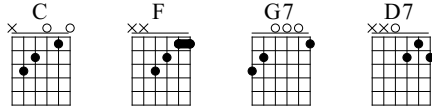

Redwing

Rhythm Chords

Standard tuning

♩ = 160

Rhythm

1

C

mf
let ring

T	0	0	0	0	0
A	1	1	1	1	1
B	0	0	0	0	0
	3		3		3

4

F C G7

T	1	1	1	0	0	0	1	1	1
A	3	2	2	0	0	0	0	0	0
B				3	2	2		2	0
							3		2

7

C D7 G7

let ring - |

T	0	0	0	2	2	2	1	1	1
A	1	1	1	1	1	1	0	0	0
B	0	0	0	0	2	2	0	0	0
	3		3				3		2

10

C F

let ring - | let ring - |

T	0	0	0	0	0	1	1	1
A	1	1	1	1	1	1	1	1
B	0	0	0	0	0	2	2	2
	3		3		3			3

13 C G7 C

let ring - |

let ring - - |

TAB