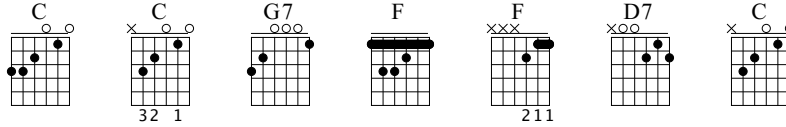

Ragtime Annie

Advanced

Music by Arranged by Ultimate Guitar OnLine

Standard tuning

Moderate ♩ = 160

S-Gt

4/4

1

C C ho C C

f

let ring

2 3 0 0 2 0 0 2 0 0 2 0 0 2 0 0 2 3 3

0 1 0 2 0 1 0 0 2 0 0 2 0 0 3 0

□ V □ V □ V □ V □ V □ V □ V □ V

4

C C G7 G7 po