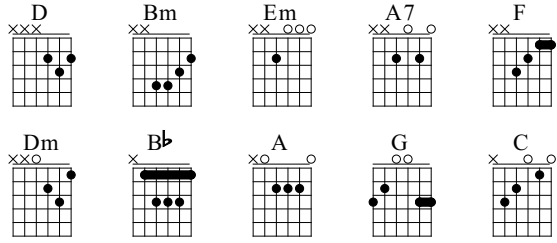

Penny Lane

Words & Music by John Lennon, Paul McCartney

Standard tuning

♩ = 100

Rhythm

1

D Bm Em A7

mf

TAB

	2	2	0	0
	3	3	0	2
	2	4	0	0
0	2	4	2	2

4

D Bm F Dm

TAB

2	2	1	1	1	1
3	3	1	1	3	3
2	4	2	2	2	2
0	4	3	3	0	0

7

Bb A G