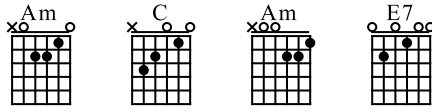

# Jerusalem Ridge

Advanced Version

Tony Rice

Standard tuning

♩ = 200

S-Gt

Am

*mf*

T  
A  
B

5 5 5 5 8 5 8 5 7 8 8 8

□ □ □ □ V □ V □ V □ □ V

C

T  
A  
B

5 8 5 8 5 7 8 5 8 5 5 8 5 7

□ V V □ □ V V □ V □ V □ V

Am