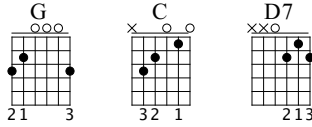

Grover Glen

Advanced Version

Music by Arranged by Ultimate Guitar OnLine

Standard tuning

160 ♩ = 160

S-Gt

Measures 1-3 of the first system. Measure 1: Treble clef, G major chord, notes G4, B4, D5. Measure 2: Treble clef, G major chord, notes G4, B4, D5. Measure 3: Treble clef, G major chord, notes G4, B4, D5. Bass clef: 0-2, 3-3-0-3, 0-3-3-5-3-5-3-4. Dynamics: *f*. Rhythmic markings: □ V □ □ □ □ □ V □ V □ V □ V.

Measures 4-6 of the second system. Measure 4: Treble clef, C major chord, notes C4, E4, G4. Measure 5: Treble clef, C major chord, notes C4, E4, G4. Measure 6: Treble clef, G major chord, notes G4, B4, D5. Bass clef: 3-5-3-0, 2-4-3-0, 1-1-3-1-0-2-0, 1-0-1-0-2-0-2-0. Dynamics: *fff f*. Rhythmic markings: □ □ V □ □ V □ □ V □ V □ V □ V □ V □ V.

Measures 7-9 of the third system. Measure 7: Treble clef, G major chord, notes G4, B4, D5. Measure 8: Treble clef, C major chord, notes C4, E4, G4. Measure 9: Treble clef, D7 chord, notes D4, F4, A4. Bass clef: 4-0-4-2-0-2-0-2, 3-2-3-0-2-4-0-0, 2-4-0-2-0-3-0-2. Dynamics: □ V □ V □ V □ V □ V □ V □ V □ V □ V □ V.

10 G G C D7

TAB 4 0 4 2 0 1 2 3 0 1 3 0 1 0 2 4 0 0 2 4 0 2 0 3

□ V □ V □ V □ □ V □

13 C C G C

TAB 3 5 3 0 2 4 3 0 1 1 3 1 0 2 0 1 0 2 0 4 0 2 4

□ □ V □ □ V □ □ V □ V □ V V □ V □

16 D7 C C

TAB 0 0 2 4 0 2 0 3 3 5 3 0 2 4 3 0 1 1 3 1 0 2