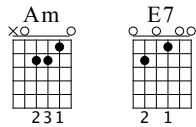

Clinch Mountain Backstep

Advanced Version

Standard tuning

♩ = 120

Lead

Am

mf

TAB