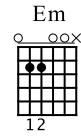

# Classical Gas

Advanced Fingerstyle Guitar  
**Mason Williams**  
 Mason Williams Phonograph Record

Standard tuning

♩ = 120

INTRO - WITH EXPRESSION

N-Gt

*mf*  
*m*  
*i*  
*p*

*i* *m* *m* *i* *m* *p* *m* *m* *i* *m* *p*

let ring-----

T  
A  
B

*i* *m* *i* *m* *m* *p* *m* *m* *i* *m* *i* *m*

let ring-----

T  
A  
B

*m* *i* *m* *m* *i* *m* *m* *i* *m* *a* *m* *m* *i* *m* *p* *i* *m*

*p* *p* *p* *p*

let ring-----

T  
A  
B

13

*m p m p i p m p m p i m p p i m p m i*

let ring

TAB

16

*m p i p i m m p i p i m m p i p i m*

let ring

let ring

T 0-1 0-1 1-1 2-3 2-3 3-3 4-5 5-5 7-7

A 1 1 2 3 2 3 5 5 5 4

B 3 2 3 0 2 0 7 0