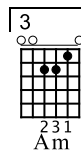

# Classical Gas

Advanced Fingerstyle Guitar  
**Mason Williams**  
 Mason Williams Phonograph Record

Standard tuning

♩ = 120

INTRO - WITH EXPRESSION

N-Gt

*mf*  
*m*  
*i*  
*p*

*i* *m* *m* *i* *m* *p* *m* *m* *i* *m* *p*

T  
A  
B

13

*m p m p i p m p m p i m p p i m p m i*

let ring

TAB

16

*m p i p i m m p i p i m m p i p i m*

let ring

H H H H H H

TAB

19

*i p i m p i m i p i m p i p i m p a m m i m*

let ring

TAB

22

P