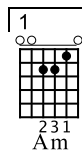

# Classical Gas

Advanced Fingerstyle Guitar  
**Mason Williams**  
 Mason Williams Phonograph Record

Standard tuning

♩ = 120

INTRO - WITH EXPRESSION

N-Gt

*mf*  
*m*  
*i*  
*p*

*i* *m* *m* *i* *m* *p* *m* *m* *i* *m* *p*

T  
A  
B

13

*m p m p i p m p m p i m p p i m p m i*

let ring

TAB

16

*m p i p i m m p i p i m m p i p i m*

let ring

H H H H H H

TAB

19

*i p i m p i m i p i m p i p i m p a m m i m*

let ring

TAB

22

P