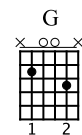

19

i p i m p i m i p i m p i p i m p a m m i m

let ring

TAB