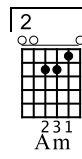

# Classical Gas

Advanced Fingerstyle Guitar  
**Mason Williams**  
 Mason Williams Phonograph Record

Standard tuning

♩ = 120

INTRO - WITH EXPRESSION

N-Gt

*mf*  
*m*  
*i*  
*p*

*i* *m* *m* *i* *m* *p* *m* *m* *i* *m* *p*

T  
A  
B

13

*m p m p i p m p m p i m p p i m p m i*

let ring

TAB

16

*m p i p i m m p i p i m m p i p i m*

let ring

H H H H H H

TAB

19

*i p i m p i m i p i m p i p i m p a m m i m*

let ring

TAB

22

P