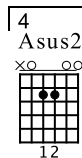

19

i p i m p i m i p i m p i p i m p a m m i m

let ring

TAB