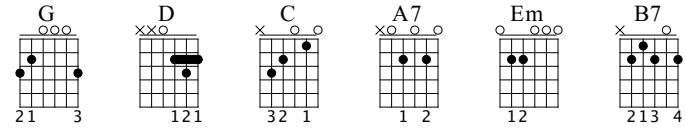

# Blackberry Blossom

## Advanced Version

Music by Arranged by Ultimate Guitar OnLine

Standard tuning

160 ♩ = 160

ho ho      ho G      D      ho C      G po

S-Gt

Capo. fret 2

*f*