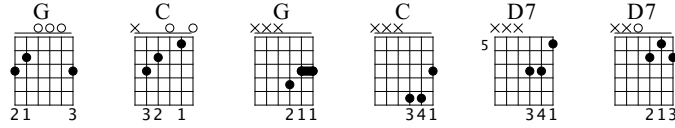

## Advanced Version

Music by Arranged by Ultimate Guitar OnLine

Standard tuning

160 ♩ = 160

S-Gt

Capo. fret 2

1

*f* *fff* *f*

sl G

2 3 3 3 0 2 0 2 0 2 0 3 0 2

3 4 4 4 0 2 0 2 0 2 0 3 0

□ □ □ □ □ V □ V □ V □ V □ V

4

sl C ho

3 2 3 2 0 2 3 2 0 3 2 0 2 3

2 3 3 3 0 2 3 2 0 3 2 0 2 3